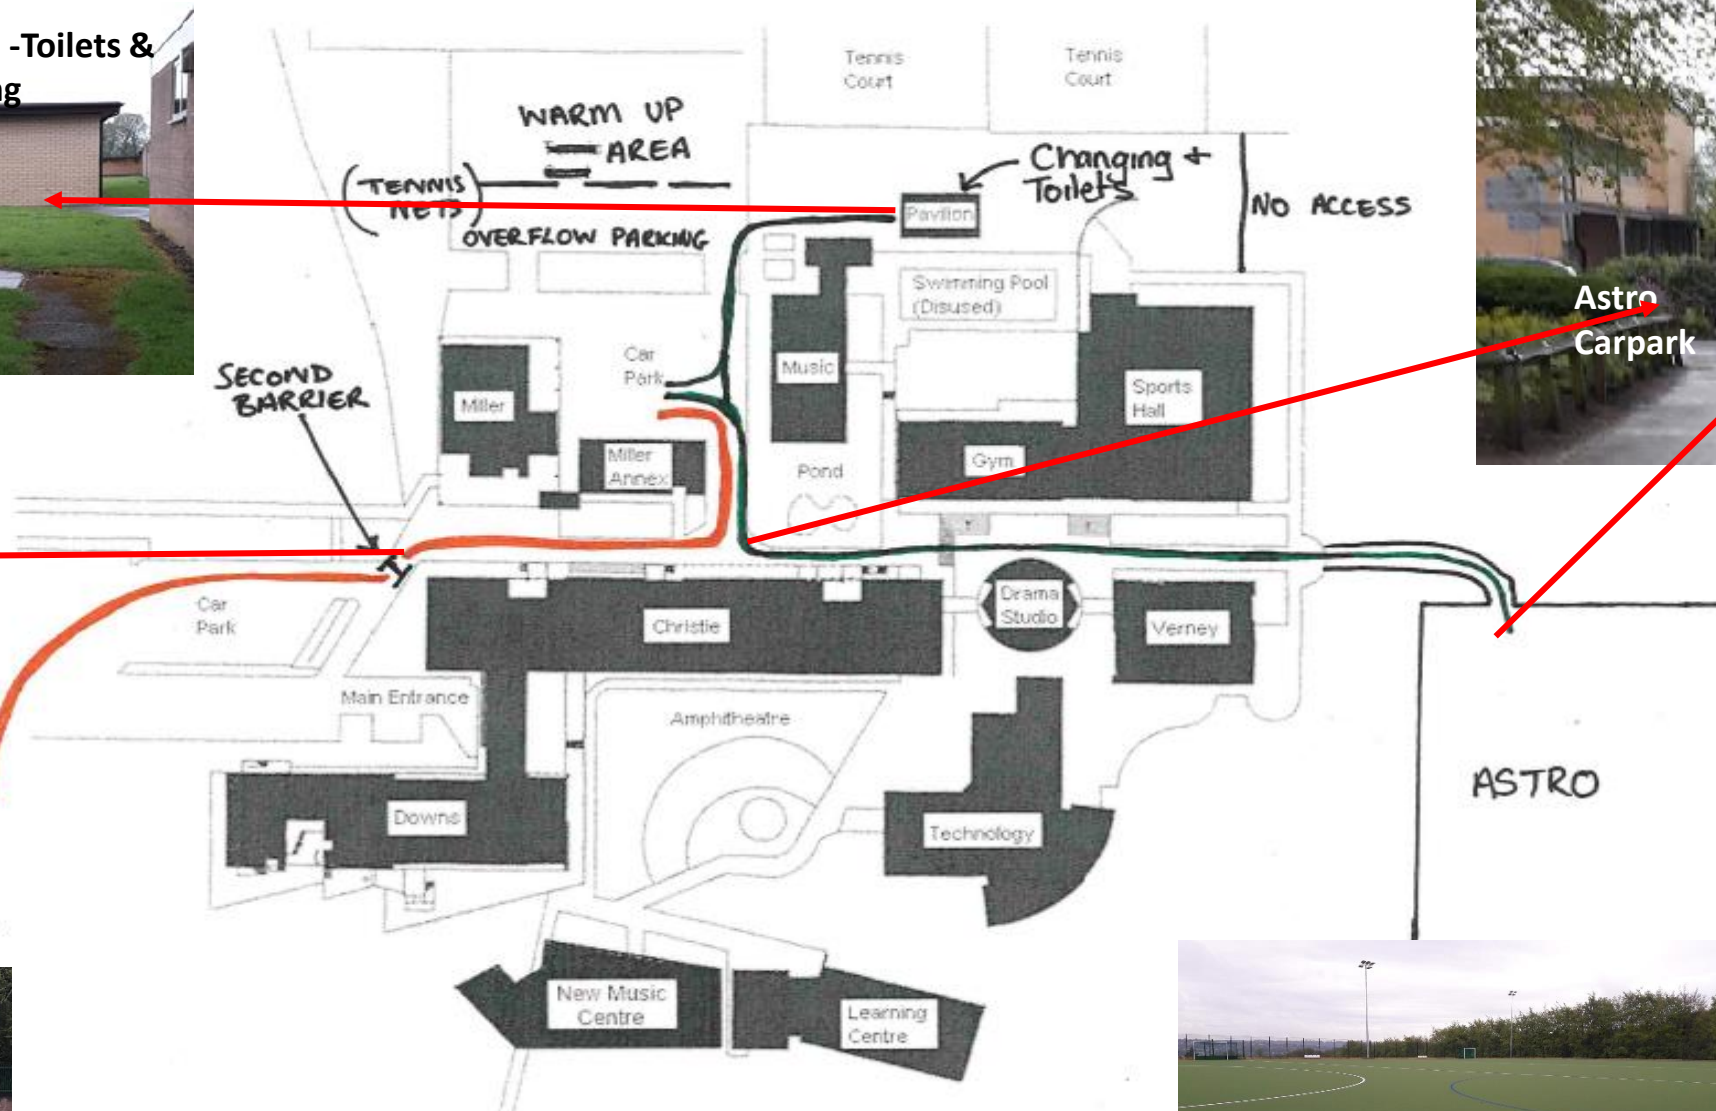

Wycombe High School Hockey Astro

Wycombe Hockey Club kindly ask that all players & visitors respect Wycombe High School premises & facilities.

ACCESS (see site plan)

- Drive in through first set of barriers, bear left and through second set of barriers, park in car park on the left (tennis courts behind Miller House)
- Changing facilities in pavilion (building next to tennis courts)
- Warm up to be on hardcourt areas, or Astro, not on the field
- For Astro, follow pathway between buildings and down the side of the sports block.
- Entry to Astro through gate nearest sports block.
- Pathways must be used at all times, no access across the grass.
- Warm up to be on hardcourt areas, or Astro, not on the field

ON THE ASTRO

- Clean footwear only, no studs
- No food on Astro
- No chewing gum
- Use litter bins provided
- No smoking or alcohol on premises
- Dug Outs to be only used by match officials, coaches & players during matches

LEAVING

- Please leave the Astro as soon as your session has finished.

Wycombe High School Hockey Astro

Wycombe High School – Site Plan

— Driving Route
— Walking Route

- Astro Rules, please Respect :**
- . Stay off Grass
 - . Keep to paths
 - . Clean footwear only, no studs
 - . No food on Astro
 - . No chewing gum
 - . Use litter bins.
 - . No smoking/ alcohol on premises
- Thankyou** 😊